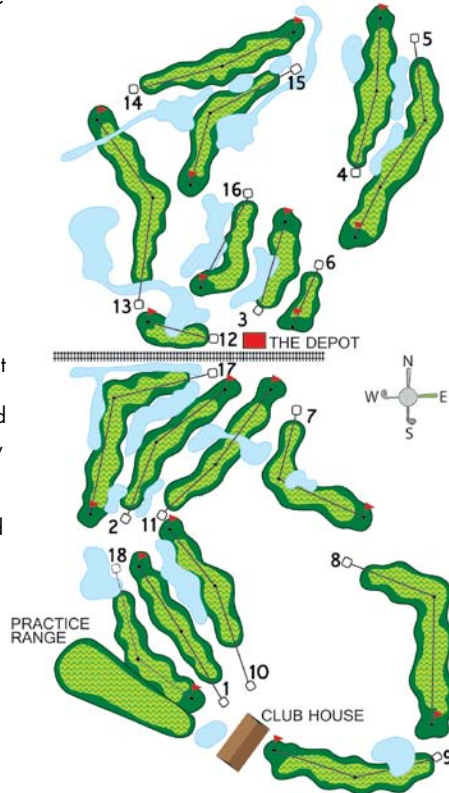

ALL PLAY IS IN ACCORDANCE WITH USGA RULES

- The embedded ball rule is in effect through the green.
- White stakes define out of bounds. If the ball crosses out of bounds and lies on another part of the golf course, it is deemed out of bounds. USGA local rule 27/20. Local rule for out of bounds on hole 5: While playing hole 5, the 4th fairway is out of bounds. Any ball coming to rest west of the eastern edge of the 4th fairway, and north of the southern edge of the 4th fairway is deemed out of bounds. While playing hole 17 all points east of the cart path on hole 2 will be out of bounds.
- The rock landscaping area behind 9 green is designed as an Environmentally Sensitive Area (ESA). If your ball lies in this area and is not out of bounds, you must use the drop area located by the cart path for relief, no penalty.
- Players are required to submit their ESC adjusted score after every round.
- Please observe our club policies regarding cell phone usage on the course.